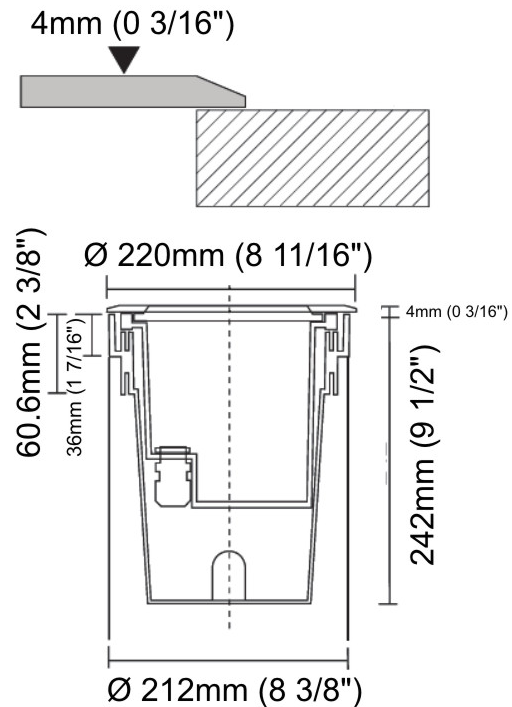

GENERAL

Series: Olodum
Brand: Side
Division: Exterior
Mounting Type: Recessed
Mounting Location: In-Ground
Subcategory: Uplight

PHYSICAL

Shape: Round
Diameter (mm): 220
Diameter (in): 8 11/16
Height (mm): 242
Height (in): 9 1/2
Light Distribution: Adjustable / Direct
Weight (kg): 3.8
Weight (lbs): 8.38
Diffuser: Clear tempered glass
Gasket: Silicon rubber
Fixture Finish: SSS
Fixture Material: Aluminum Die Cast

ELECTRICAL

Lamp Type: LED (Zhaga Standard)
Input Wattage (W): 20
Total Output Wattage (W): 17
Dimming: Tri-Mode (Non-Dimming and Phase Dimming (120Vac only) and 0-10V Dimming)
Driver Included: Yes
Driver Location: Integrated
Driver Type: Constant Current - Universal
Driver Class: Class 2
Input Voltage (V): 120 - 277
Constant Current (MA): 500
Upon Request: (Not included - see components [IP65 or higher enclosure to be supplied by others]) Remote: 0-10Vdc dimming / (Included) Integral: Phase dimming @120Vac only / 277Vac

LED

Color Temperature (°K): 3000 / 4000
Max. Delivered Lumen (lm): 2434.9 / 2607.5
Nominal Lumen (lm): 2750 / 2945
CRI: >80 CRI
Lamp Life (hrs): 50000

OPTICAL

Reflector: Polycarbonate metallized reflector
Optic: 15 / 45 / 65 / ASY

RATINGS AND CERTIFICATIONS

Certified By: Certified for North American Standards
IP rating: IP67
IK Rating: IK10

3.80 kg / 8.38 lbs