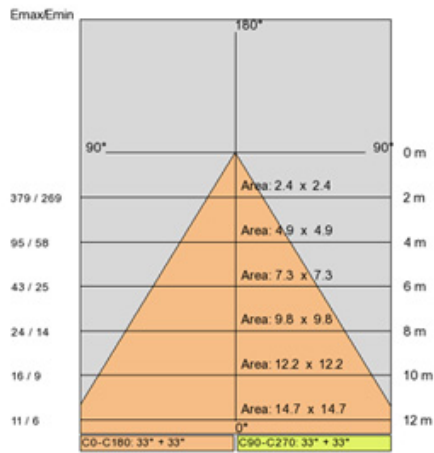

PROJECT	
TYPE	
SPECIFIER	
QUANTITY	
DATE