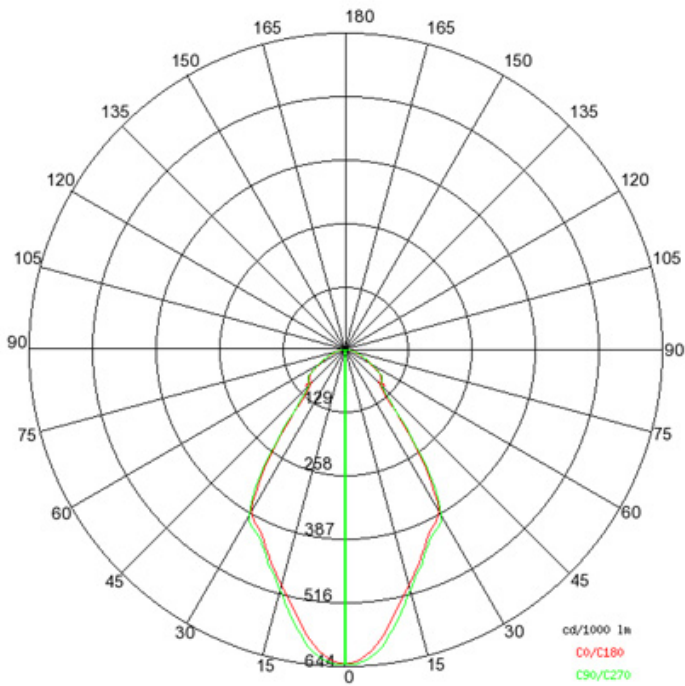

PROJECT	
TYPE	
SPECIFIER	
QUANTITY	
DATE