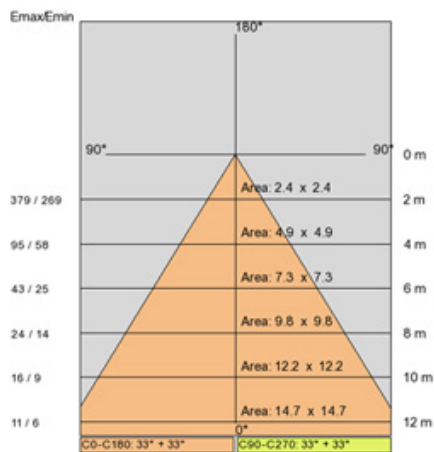

PROJECT	
TYPE	
SPECIFIER	
QUANTITY	
DATE