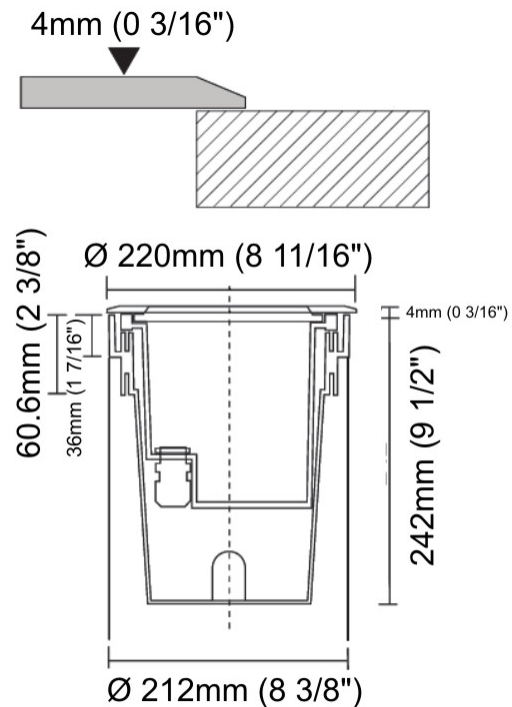

GENERAL

Series: Olodum
Brand: Side
Division: Exterior
Mounting Type: Recessed
Mounting Location: In-Ground
Subcategory: Drive Over

PHYSICAL

Shape: Round
Diameter (mm): 220
Diameter (in): 8 11/16
Height (mm): 242
Height (in): 9 1/2
Light Distribution: Adjustable / Direct
Weight (kg): 3.8
Weight (lbs): 8.38
Diffuser: Clear tempered glass
Fixture Finish: SSS
Fixture Material: Aluminum Die Cast

ELECTRICAL

Lamp Type: LED (Zhaga Standard)
Input Wattage (W): 20
Total Output Wattage (W): 17
Dimming: Non-Dimming / Phase Dimming (120vac Only)
Driver Included: Yes
Driver Location: Integrated
Driver Type: Constant Current - Universal
Driver Class: Class 2
Input Voltage (V): 120 - 277
Constant Current (MA): 500
Upon Request: (Not included - see components [IP65 or higher enclosure to be supplied by others]) Remote: 0-10Vdc dimming / (Included) Integral: Phase dimming @120Vac only / 277Vac

LED

Color Temperature (°K): 3000 / 4000
Max. Delivered Lumen (lm): 2434.9 / 2607.5
Nominal Lumen (lm): 2750 / 2945
CRI: >80 CRI
Lamp Life (hrs): 50000

OPTICAL

Reflector: Metallised polycarbonate reflector - Pivoting 350° and adjustable +/- 15° reflector
Optic: 15 / 45 / 65 / ASY

RATINGS AND CERTIFICATIONS

Certified By: Certified for North American Standards
IP rating: IP67
IK Rating: IK10

3.80 kg / 8.38 lbs